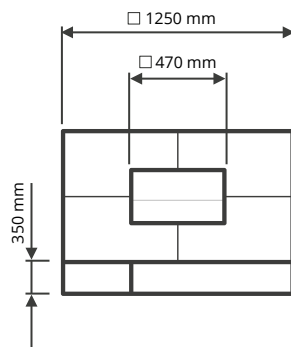

*This drawing is the exclusive property of AK-47 s.r.l. and all rights are reserved.
Any unauthorized reproduction and / or disclosure will be prosecuted by law ©*