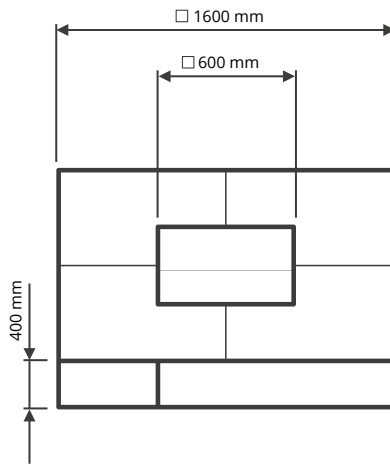

*This drawing is the exclusive property of AK-47 s.r.l. and all rights are reserved.
Any unauthorized reproduction and / or disclosure will be prosecuted by law ©*