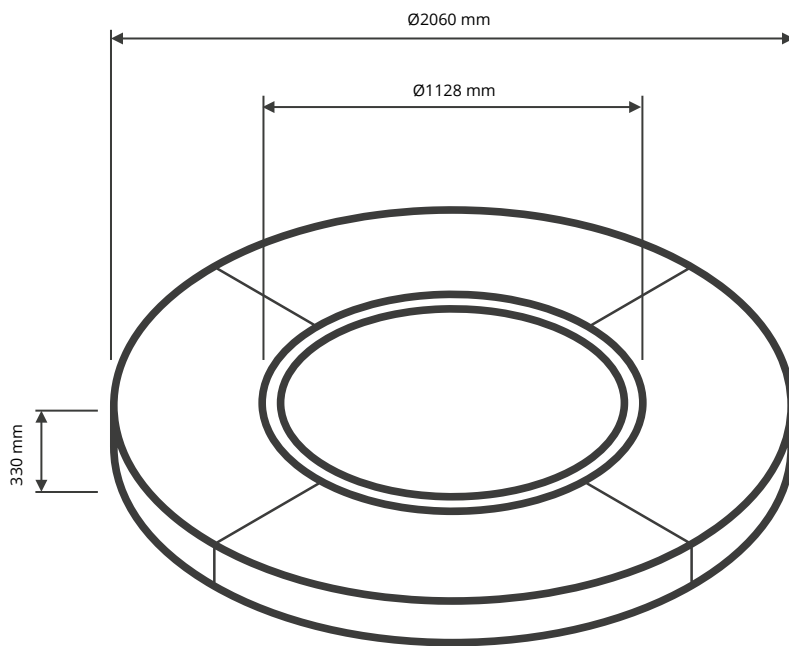

*This drawing is the exclusive property of AK-47 s.r.l. and all rights are reserved.
Any unauthorized reproduction and / or disclosure will be prosecuted by law ©*